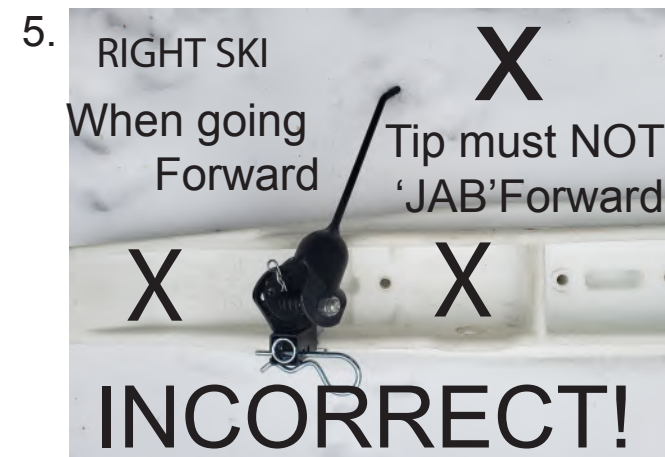

RT SKRACHRZZ - HD ROUND AUTO REVERSE & STORAGE POST

RIGHT POST
marked with RED DOT
Left Post Not Marked

Scratcher "Assembly" Right Shown