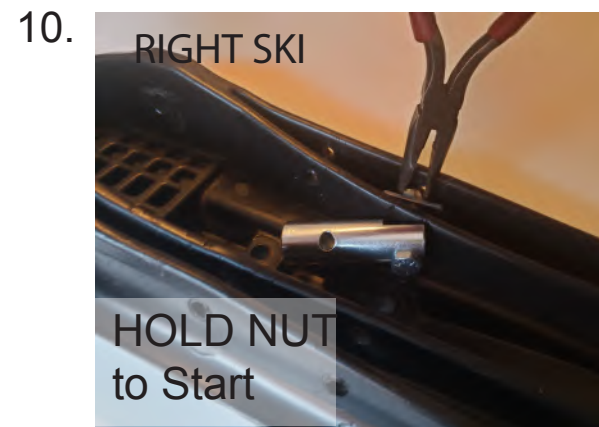

RT SKRACHRZZ - HD ROUND AUTO REVERSE & STORAGE POST

RIGHT POST
marked with RED DOT
Left Post Not Marked

Scratcher "Assembly" Right Shown