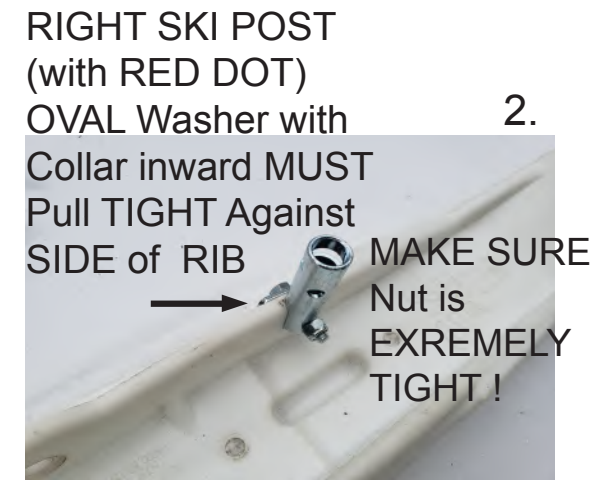

RT SKRACHRZZ - HD ROUND AUTO REVERSE & STORAGE POST

RIGHT POST
marked with RED DOT
Left Post Not Marked

Scratcher "Assembly" Right Shown