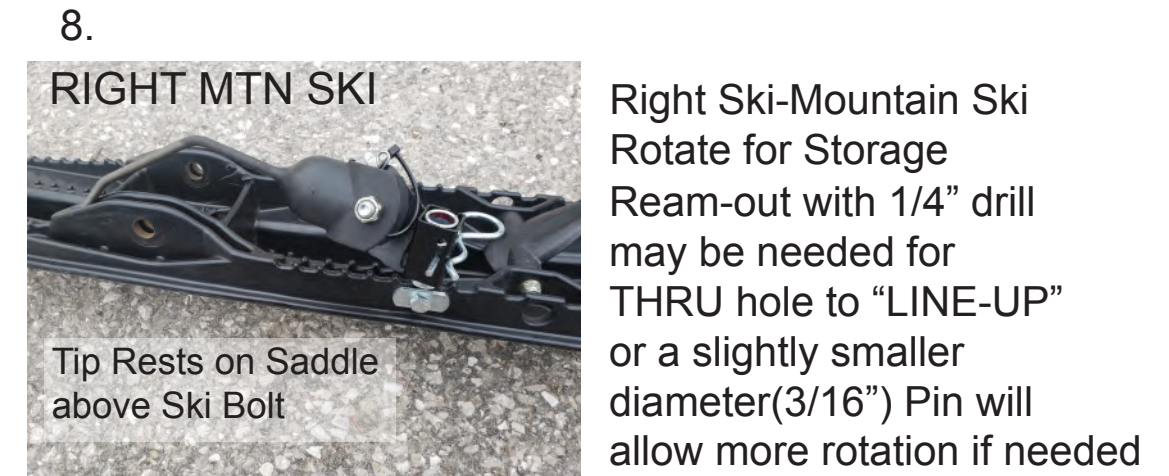

RT SKRACHRZZ - HD ROUND AUTO REVERSE & STORAGE POST

RIGHT POST
marked with RED DOT
Left Post Not Marked

Scratcher "Assembly" Right Shown