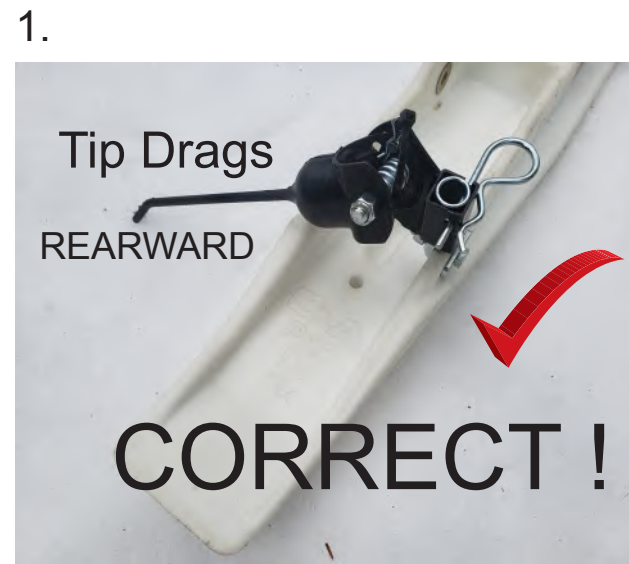

RT SKRACHRZZ - HD ROUND AUTO REVERSE & STORAGE POST

RIGHT POST
marked with RED DOT
Left Post Not Marked

Scratcher "Assembly" Right Shown